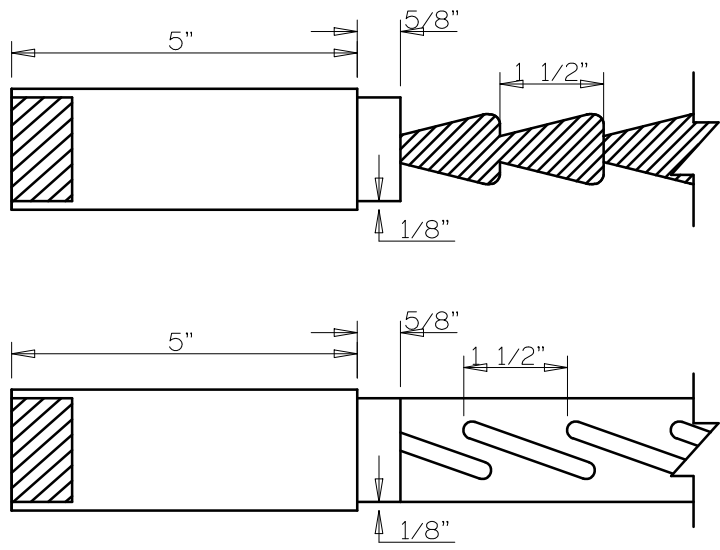

SL2010	A	B	C	D	E	F
4-0 THRU 2-0	5"	5"	9"	5"	VARIES	24 1/2"
1-10 THRU 1-4	4"	5"	9"	5"	VARIES	24 1/2"
1-2	3"	5"	9"	5"	VARIES	24 1/2"
1-0	2"	5"	9"	5"	VARIES	24 1/2"

Timberland
CUSTOM DOORS FOR A LIFETIME OF OPENINGS

Detail: SL2010 2" LVR

Date: 5/9/19

Customer:

DWG#

By: C J B