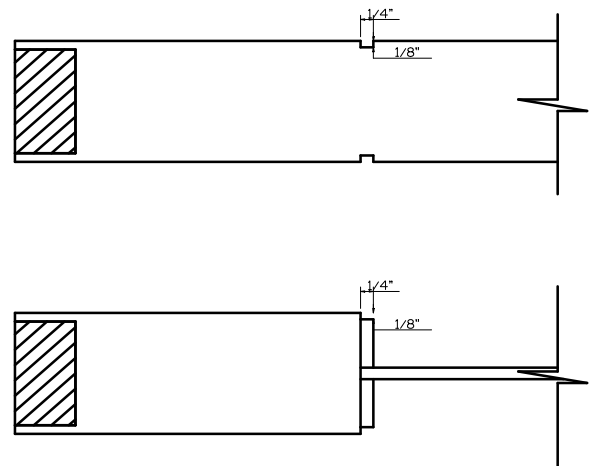

SE9100	A	B	C
4-0 THRU 2-0	5"	1/4"	VARIABLES
1-10 THRU 1-4	4"	1/4"	VARIABLES
1-2	3"	1/4"	VARIABLES
1-0	2"	1/4"	VARIABLES

**Timberland**  
**CUSTOM DOORS FOR A LIFETIME OF OPENINGS**

Detail: STILELINE SE9100 3-LITE